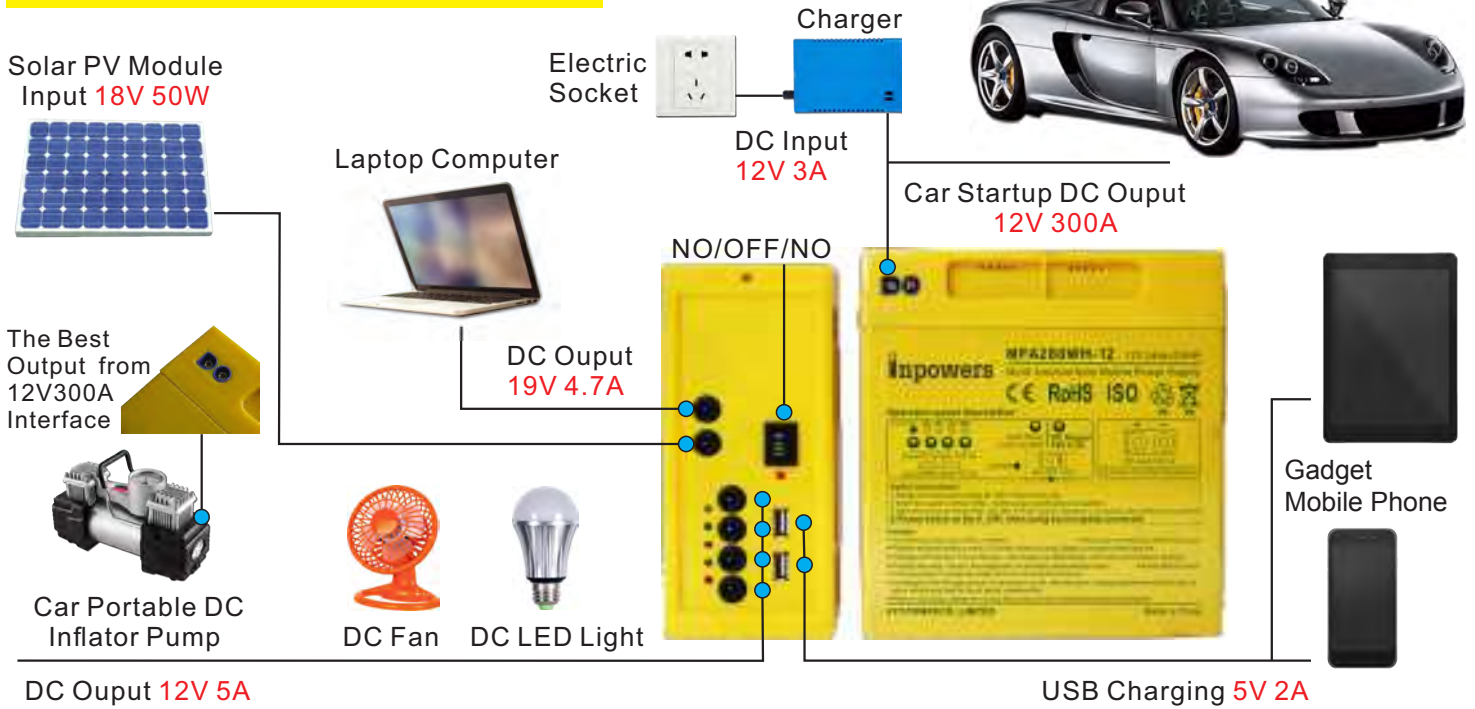

Multi-function Applications

Other More Applications: DC TV, DV, DVD, Nail Painting Machine, Washing Machine, Router, Monitor, DVR, MP3/MP4/GPS, Radio, DC Projector, Audio and other DC Electric Products.

Service Times(time) Reference

Model	Start up Times (No.)	Laptop Use Time (H)			Mobile phone Charge Times (No.)			
		25W	35W	55W	iPhone 6	iPhone 6S	Note 5	Mate 7
MFA140WH-12	≥ 20	6.3	4.2	2.7	16	10	10	7
MFA160WH-12	≥ 20	7.4	4.9	3.2	19	12	11	8
MFA240WH-12	≥ 40	10.5	7.0	4.5	27	17	16	12
MFA280WH-12	≥ 40	12.6	8.4	5.4	32	21	19	14
MFA480WH-12	≥ 80	21.1	14.0	9.0	53	35	32	23